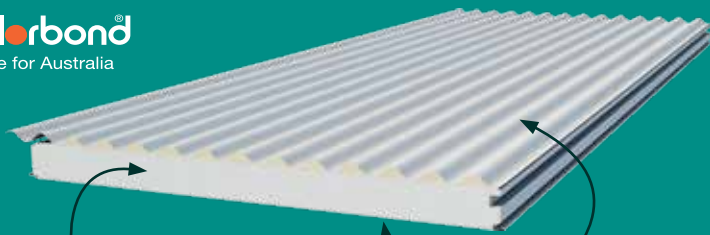

insulroof
by BONDOR

Insulated Corrugated

Colorbond®
Made for Australia

SupaCore® Insulation
Superior Thermal Performance

Colorbond®
Steel Roof & Ceiling

Your next generation corrugated roof

- Longer spans
- Outstanding thermal performance
- Smooth ceiling underside
- Australian made Colorbond® Steel
- Wider coverage 1000mm
- Higher water carrying capacity

BONDOR®

Leaders in Thermal & Architectural Building Solutions

Patios with Comfort and Style

Affordable, Simple and Attractive

InsulRoof® is an ingenious combination of roofing, insulation and ceiling in one durable, functional and attractive panel. This all-in-one roofing solution provides, a prefinished ceiling-like underside and outstanding cooling performance for comfortable outdoor living.

Ceiling Colours

Ceiling Finishes

Roof Colours

InsulRoof® Domestic Patio Applications - single spans

Wind Category	Panel Thickness (mm)	Case A 3 Open Sides	Case B 2 Open Sides	Case C 1 Open Side	Case D Fully Enclosed	Case E Free Standing	Max Overhang*
N1/N2	50	5400	5260	4950	4350	5400	1100
	75	6900	6450	5600	5150	6900	1200
	100	7500	6900	6300	5490	7500	1300
N3	50	5110	4000	3600	3580	5180	1100
	75	6200	5220	4300	3970	6300	1200
	100	6600	5560	4600	4450	6730	1300
N4	50	4330	3300	3000	2730	4570	1100
	75	5120	4160	3680	3250	5420	1200
	100	5450	4500	4000	3700	5760	1300