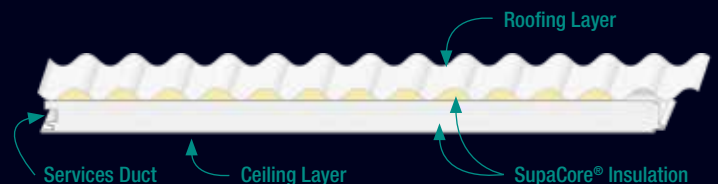

Call 1800 763 707
www.insulroof.com.au

* Overhangs shall not be greater than 25% of the immediate backspan.

The above InsulRoof® span table is for use as a guide only for domestic patio covers attached to one-storey & two-storey homes. For full analysis please ask your builder, installer or engineer to use the InsulRoof® patio engineering available from your local dealer in reference to AS1170.2.

^ Darker colours warranted for use in limited regions. Check with your local InsulRoof® dealer for more information.